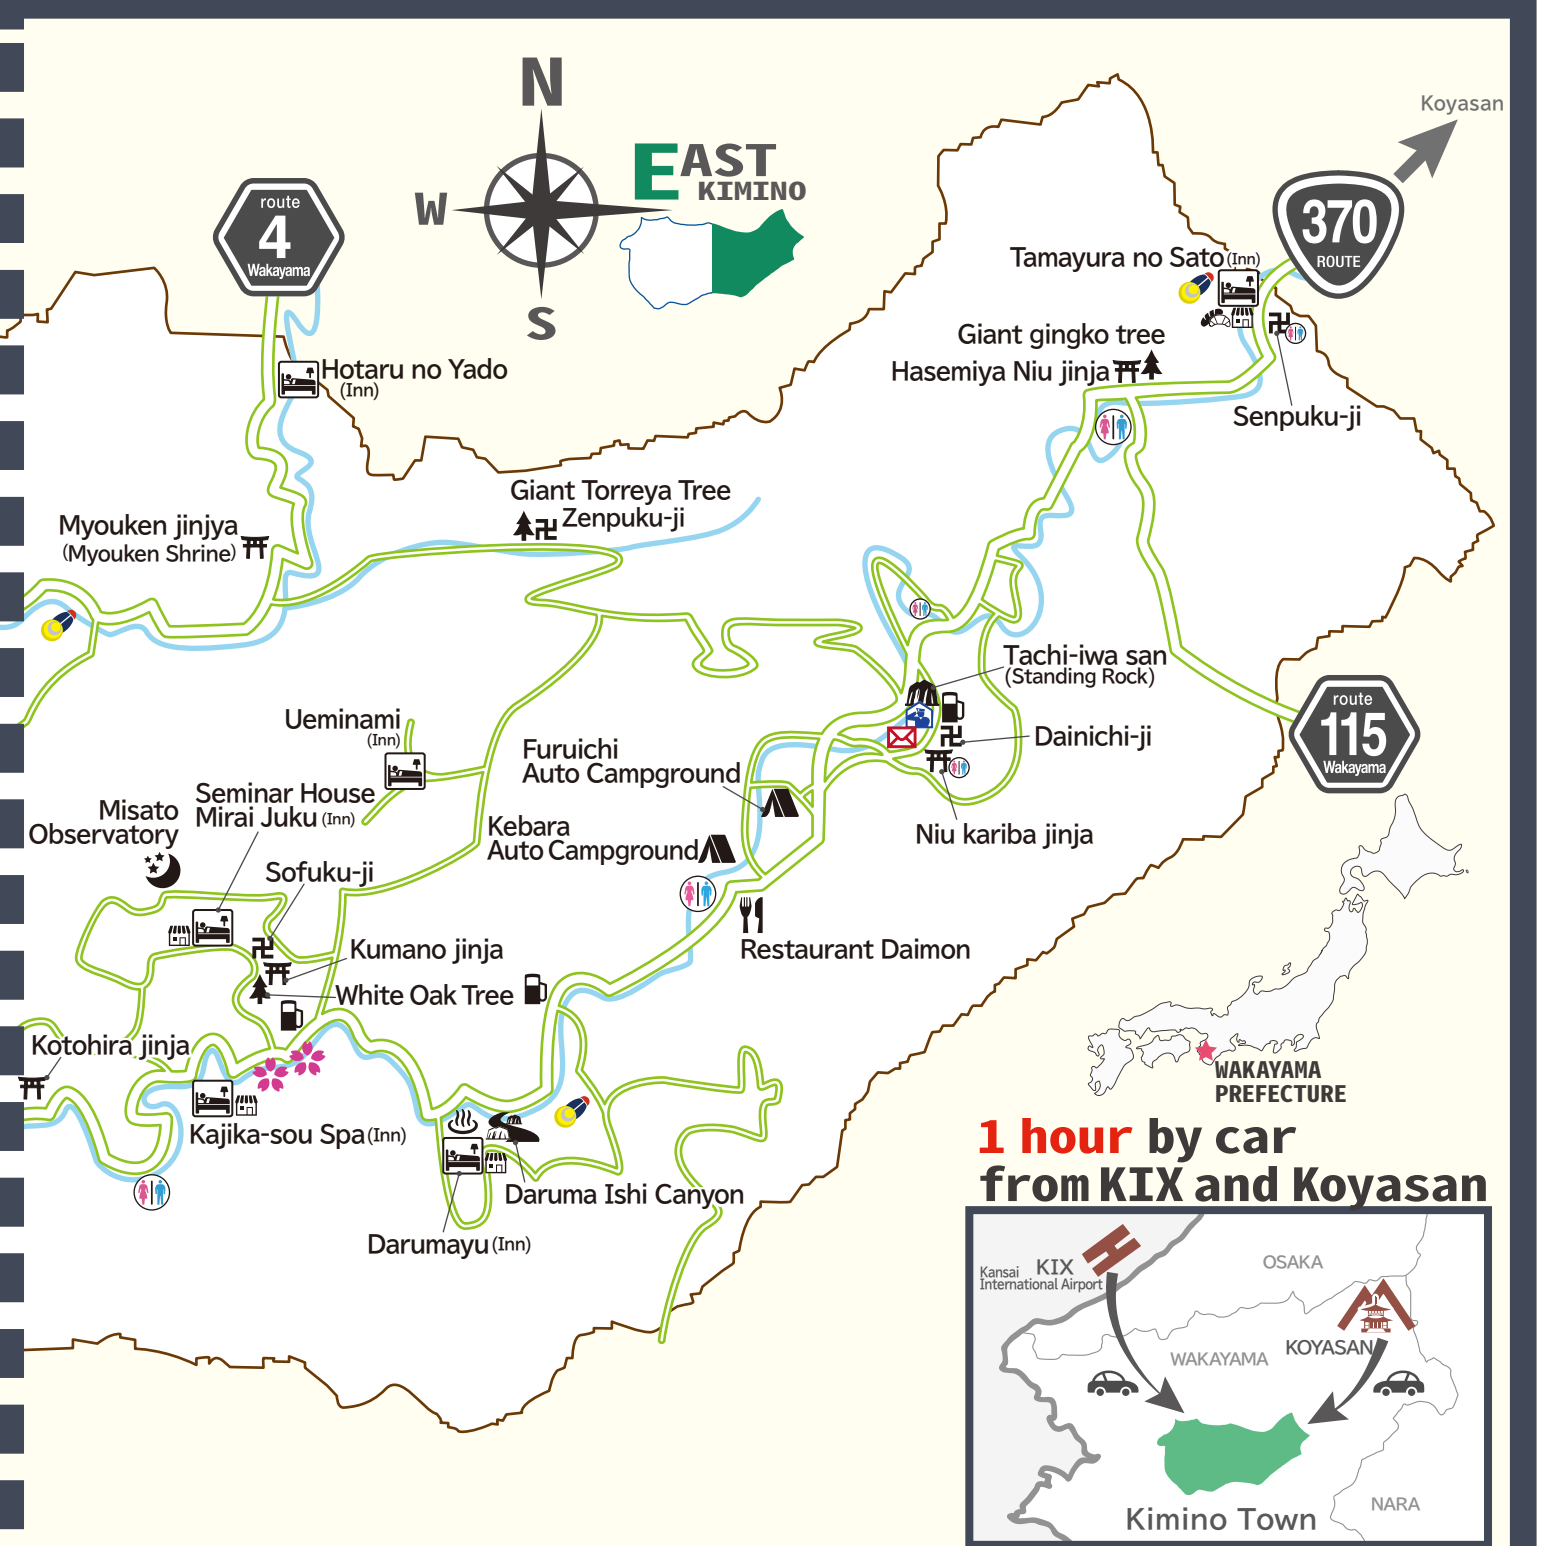

KIMINO GUIDE MAP

Woodsman's Pizzeria
SOMAU
 -ソマウド-

Open Saturdays and Sundays
 11:00~16:00
 696 Miogawa, Kiminocho,
 Kaisogun, Wakayama 640-1221
 Tel: 080-3853-9967

<https://kikori-pizza-somaud.com/en/>

	Information		Restroom		Police Station		Post Office		Gas Station		Parking		
	Accommodation		Hot Spring		Camp Site		Golf course		Shrine		Temple		Park
	Restaurant		Café and light meal		Bakery		Kiosk and giftshop		Convenience Store		Experience		
	Cherry blossom spots		Firefly spots		Natural monuments such as anyons, crags, and giant trees		Observation deck						