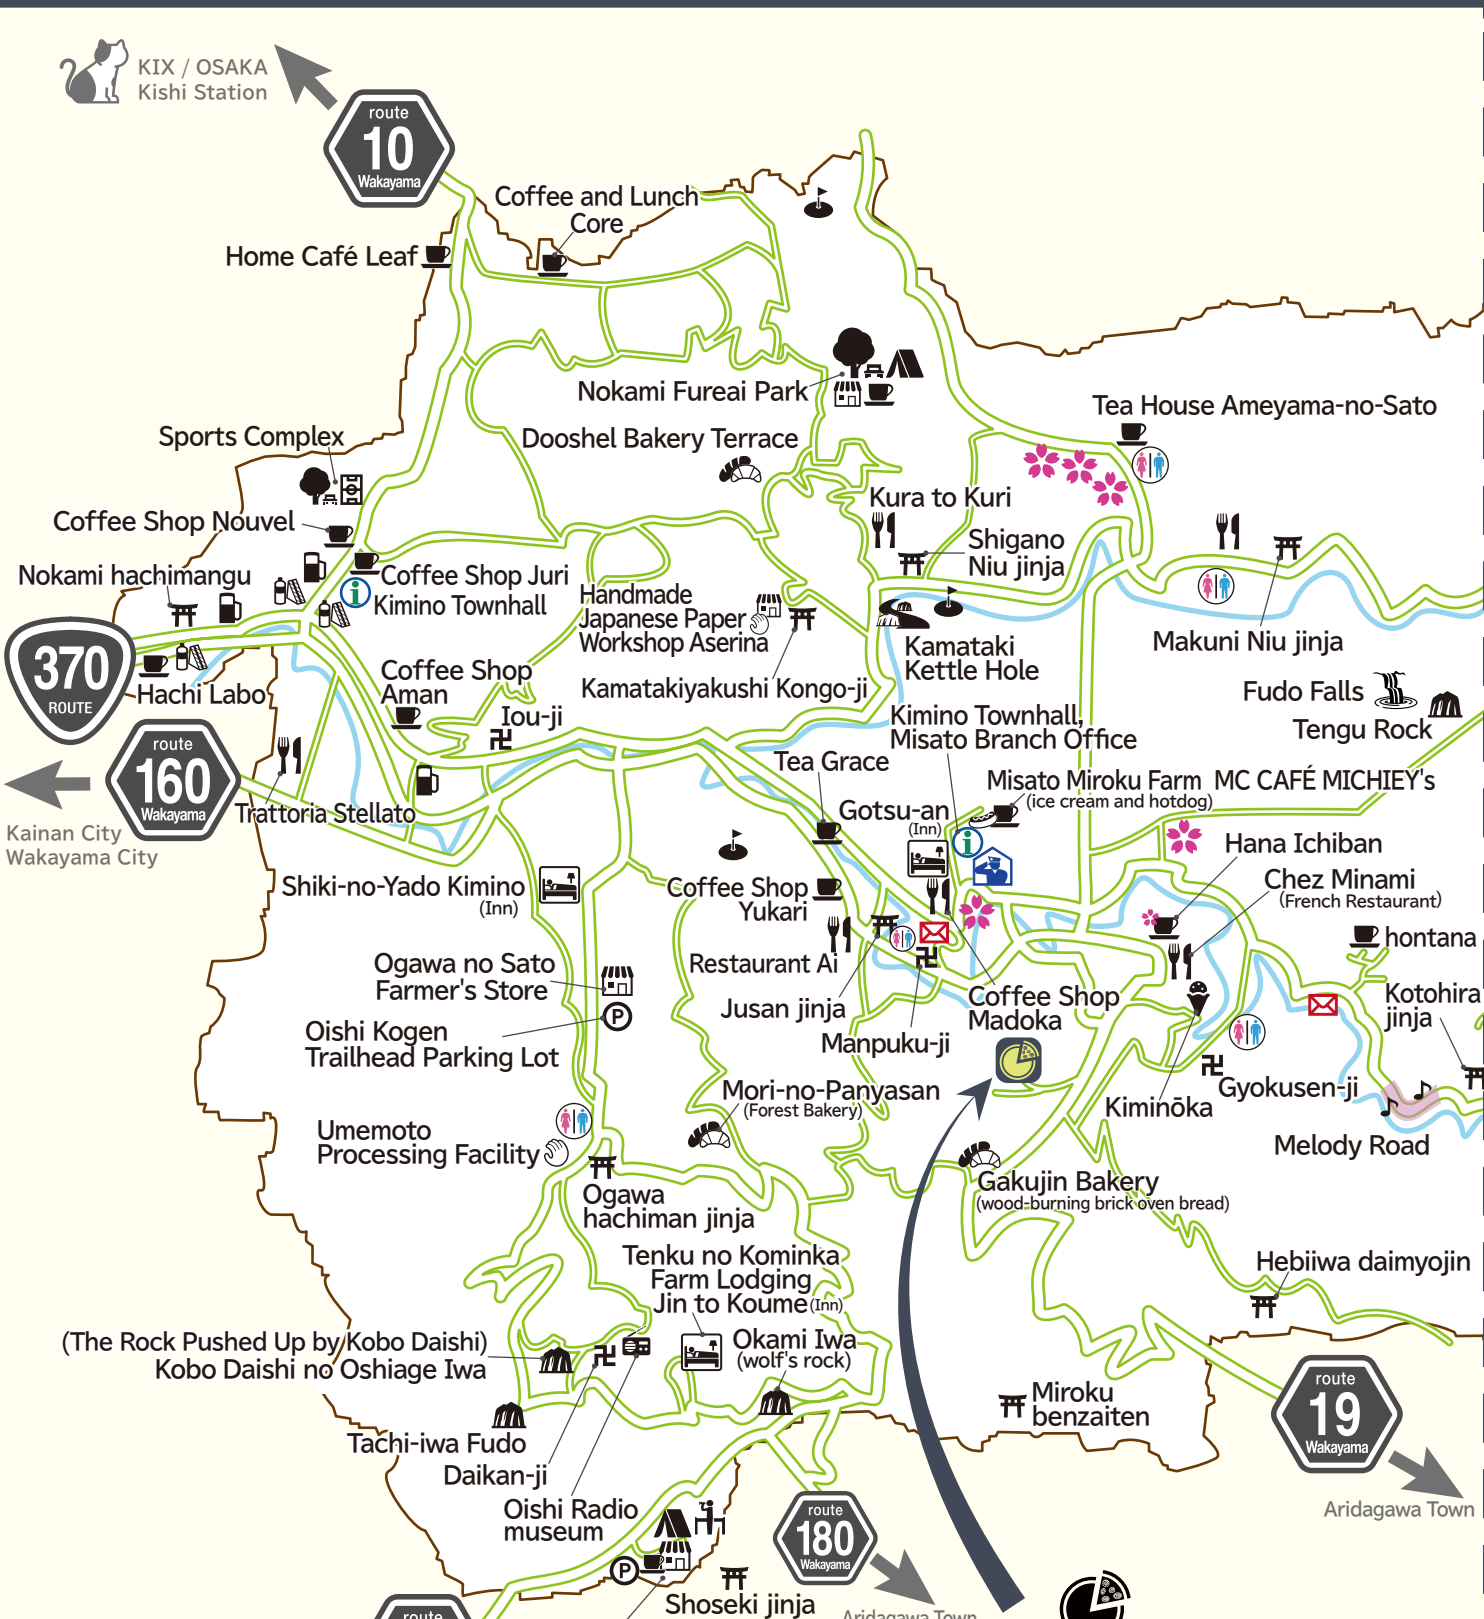

KIMINO GUIDE MAP

Woodsman's Pizzeria
SOMAU
 -ソマウド-

Open Saturdays and Sundays
 11:00~16:00
 696 Miogawa, Kiminocho,
 Kaisogun, Wakayama 640-1221
 Tel: 080-3853-9967

<https://kikori-pizza-somaud.com/en/>

	Information		Restroom		Police Station		Post Office		Gas Station		Parking		
	Accommodation		Hot Spring		Camp Site		Golf course		Shrine		Temple		Park
	Restaurant		Café and light meal		Bakery		Kiosk and giftshop		Convenience Store		Experience		
	Cherry blossom spots		Firefly spots		Natural monuments such as anyons, crags, and giant trees		Observation deck						